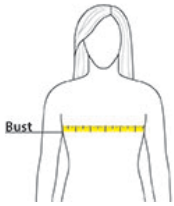

## PRODUCT MEASUREMENTS

	XS	S	M	L	XL	XXL	3XL	4XL
Bust	18 1/2	19 1/2	20 1/2	22	23 1/2	25	27	29
Sleeve Length	14 1/8	14 5/8	15 1/8	15 7/8	16 5/8	17 3/8	18 3/8	19 3/8
Body Length at Back	26	26 1/2	27	28	29	30	30 1/2	31

**Bust:** Measured across the chest one inch below armhole when laid flat.

**Sleeve Length:** Start at center of neck and measure down shoulder, down sleeve to hem.

**Body Length at Back:** Measured from high point shoulder to finished hem at back.

## SIZE CHARTS

	XS	S	M	L	XL	XXL	3XL	4XL
Size	2	4/6	8/10	12/14	16/18	20/22	24/26	28/30
Bust	32-34	35-36	37-38	39-41	42-44	45-47	48-51	52-55

## HOW TO MEASURE